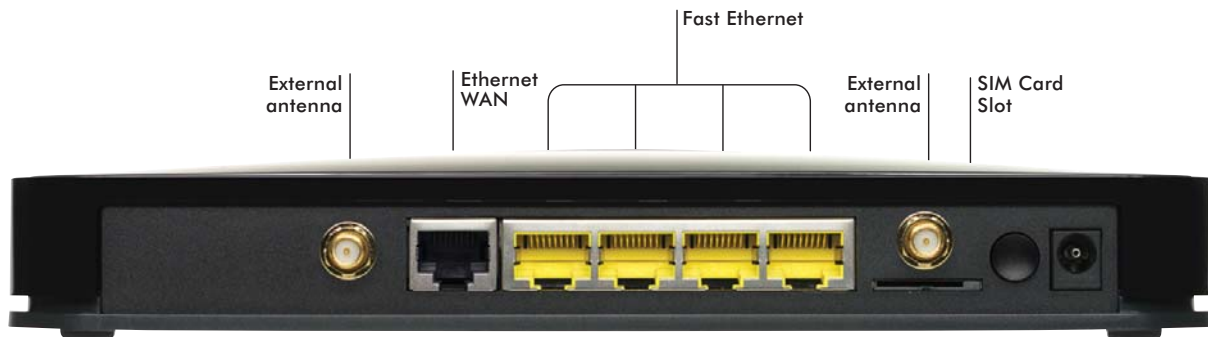

Share Verizon 4G LTE broadband

Fast, reliable connection
anywhere and everywhere

Usage meter helps control
data costs

Easy CD-less installation

FEATURES

- ✓ Share your 4G LTE broadband with more WiFi devices
- ✓ N300 WiFi speed for faster connectivity
- ✓ High-performance antennas for optimal 4G LTE service
- ✓ 4 Fast Ethernet ports to connect wired devices to your network
- ✓ Available Ethernet WAN port for wired broadband service

VERIZON 4G LTE NATIONWIDE NETWORK

- ✓ Nationwide availability – more 4G LTE coverage
- ✓ America's fastest 4G LTE network
- ✓ Video streaming and chat
- ✓ Portable WiFi

PRODUCT OVERVIEW

The NETGEAR 4G LTE Mobile Broadband N300 WiFi Router allows you to share your 4G LTE broadband with more WiFi devices. Ideal uses include mobile business and workforce situations, home and remote locations, events and conferences, or even from recreational vehicles. The Verizon 4G LTE network offers nationwide availability.

- **Share 4G LTE connection** — Enables a fast, reliable broadband connection anywhere and everywhere
- **High-speed** — N300 WiFi speed provides a faster internet connection for demanding applications like multiplayer gaming
- **Optimal service** — High-performance antennas for optimal 4G LTE service
- **Easy setup** — CD-less installation for PCs, tablets, and smartphones
- **Wired broadband** — Ethernet WAN port for wired broadband service as alternate connection
- **Broadband usage meter** — Monitors Internet traffic and sends customized reports to help keep data costs under control
- **NETGEAR Green features** — Power and Wi-Fi on/off buttons, and 80% recycled packaging

SCAN TO LEARN MORE

Package Contents

- 4G LTE Mobile Broadband N300 WiFi Router (MBR1515)
- Two (2) antennas
- Stand
- Ethernet cable
- Power adapter

Warranty

- NETEAR 1-year limited warranty

System Requirements