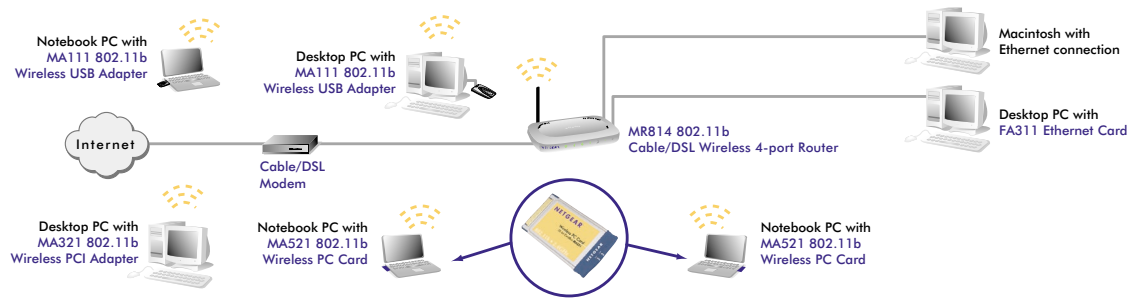

Product Specifications

- **Network Speeds:**
  - 1, 2, 5.5, 11 Mbps (auto rate capable)
- **Modulation Type:**
  - DBPSK, DQPSK, CCK
- **Frequency Band:**
  - 2400 - 2497 MHz ISM band (channels 1 - 14)
- **Channels:**
  - North America: 11 channels
  - Europe: 13 channels
  - Japan: 13 channels
- **Operating Range**:**
  - Indoor: 35 - 100 meters (114 - 328 ft.)
  - Outdoor: 100 - 300 meters (328 - 984 ft.)

**Actual results will vary depending upon operating environment.

- **Encryption:**
  - 40/64-bit and 128-bit WEP encryption
- **Interface:**
  - CardBus Type II specification 32-bit data bus
- **LEDs:**
  - Power & Link
- **Antenna:**
  - Integrated Microstrip dual diversity antennas
- **Supported O/S:**
  - Windows 98SE, Me, 2000, and XP
- **Environmental Specifications:**
  - **Operating Temperature:** 0 to 55° C (32 to 131° F)
  - **Storage Temperature:** -20 to 75° C (-4 to 167° F)
  - **Operating Humidity:** 10-90% room humidity (RH), noncondensing

- **Physical Specifications:**
  - **Dimensions:** 100 x 54 x 5 mm (3.93 x 2.13 x 0.2 in.) with antenna
  - **Weight:** 37 g (1.3 oz)
- **Standards Capability:**
  - IEEE 802.11b
- **Certifications:**
  - CE
  - FCC Part 15, Class B
  - ETS 300 328
  - C-Tick
- **Warranty:**
  - NETGEAR 3-year limited warranty

System Requirements

- Pentium class PC faster than 400 MHz
- Available CardBus PCMCIA Type II slot
- Windows 98SE, Me, 2000, or XP
- 2 MB free hard drive space

Package Contents

- Wireless PC Card MA521
- Resource CD
- Installation guide
- Support information card
- Warranty card

NETGEAR Related Products

- MR814 802.11b Cable/DSL Wireless 4-port Router
- ME101 802.11b Wireless Ethernet Bridge
- MA111 802.11b Wireless USB Adapter
- MA321 802.11b Wireless PCI Adapter
- MA701 802.11b Wireless Compact Flash Card

NETGEAR®

4500 Great America Parkway
Santa Clara, CA 95054 USA
Phone: 1-888-NETGEAR
E-mail: info@NETGEAR.com
www.NETGEAR.com

©2003 NETGEAR, Inc. NETGEAR®, the Netgear logo, The Gear Guy, Everybody's connecting and Auto Uplink are trademarks or registered trademarks of NETGEAR, Inc. in the United States and/or other countries. Other brand and product names are trademarks or registered trademarks of their respective holders. Information is subject to change without notice. All rights reserved.

*Free basic installation support provided for 90 days from date of purchase; optional premium support available.

D-MA521-1

MA521

Wireless PC Card