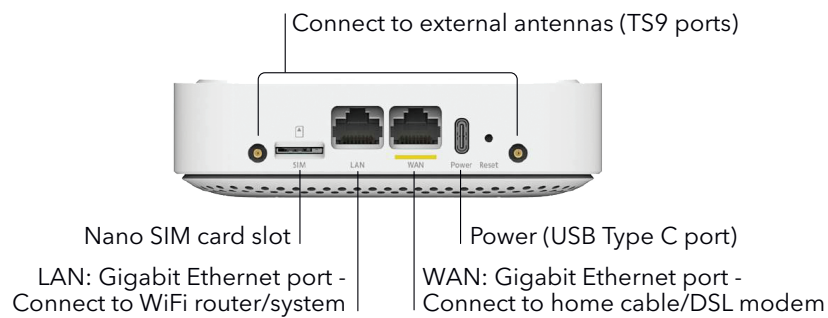

Overview

For homes with a slow Internet option (DSL) or no fixed-line broadband service, such as cable or fiber, NETGEAR® LM1300 4G LTE Modem provides reliable Internet connection via LTE network. Blast past your limitations and maximize your Internet speeds up to 150Mbps to experience fast download speeds for ultimate streaming and gaming.

Fast 4G LTE Internet Access

- Fast and reliable LTE connection—Maximize your Internet speeds with the LTE cellular network. Available with speeds up to 150Mbps for homes with slow Internet option (DSL) or no fixed-line broadband service
- Instant LTE Internet—Plug in an active Nano SIM card from your service provider and instantly access the LTE network as the primary connection for your home or business
- Gigabit Ethernet ports—Two (2) Gigabit Ethernet ports (1 WAN+ 1 LAN) available for directly connecting to any device, such as a laptop, a gaming console, or a smart TV
- Works with any WiFi router or system—Connect with any wireless router or WiFi system for a boost in range and speed for all devices in your entire home or office
- Always-on Internet with 4G LTE option—Reliable backup Internet source, allowing you to stay connected without any disruption when your wireline broadband is unavailable

Access 4G LTE instantly. Connect the LTE modem directly to any device or any WiFi router.

Stay connected with 4G LTE when your wireline broadband is unavailable.

Connect the LM1300 to your wireline modem and your WiFi router for reliable WAN failover.

*Compatible with activated Nano SIM cards from major 4G LTE service providers.

Connection Diagram

Package Contents

- LM1300 4G LTE Modem
- USB power adapter, DC 5V, 2A
- USB Type-C cable
- Ethernet cable
- Quick start guide
- Mobile SIM card