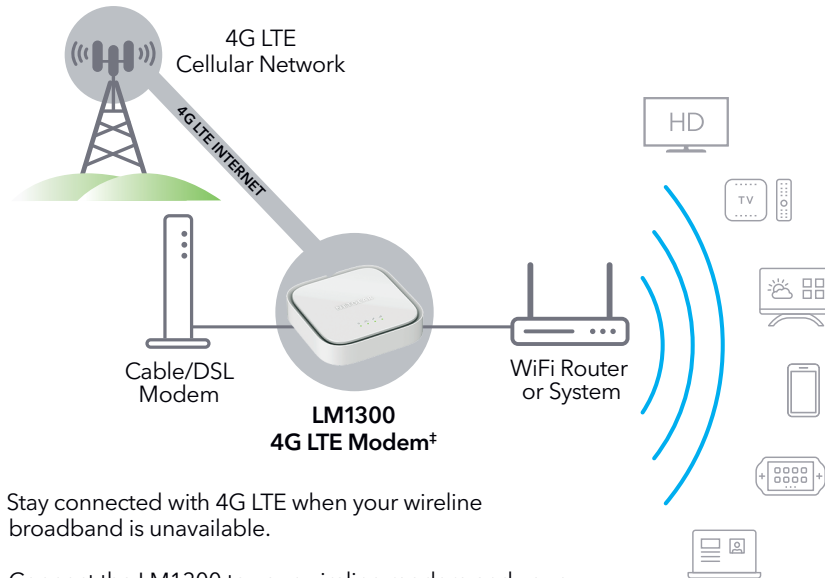

Access 4G LTE instantly. Connect the LTE modem directly to any device or any WiFi router.