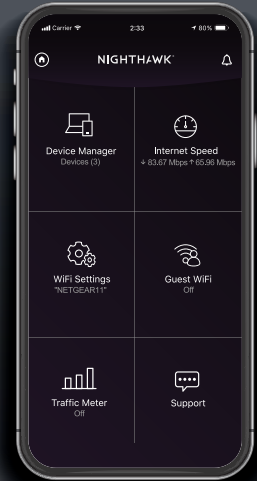

Quick Start

1 Download

On your mobile phone, download the Nighthawk app, available on Google Play and the Apple App Store, or go to nighthawk-app.com.

2 Install

Open the Nighthawk app and follow the step-by-step instructions to set up your router.

3 Explore

Check out everything you can do on the Nighthawk app! Run a speed test, pause the Internet, see all the connected devices, and more.

NIGHTHAWK

Contents

Router

Antenna x 2

Ethernet Cable

Power Adapter
(varies by region)

Overview

- | | | | |
|---------------------------|--------------------------------------|-----------------------------|------------------------------|
| 1 Power LED | 5 Ethernet Ports 1-4 LEDs | C Nano SIM Slot | G Power Connector |
| 2 Internet LED | 6 USB 2.0 LED | D USB 2.0 Port | H Power On/Off Button |
| 3 2.4 GHz WiFi LED | A WiFi On/Off Button with LED | E Ethernet Ports 1-4 | I Reset Button |
| 4 5 GHz WiFi LED | B WPS Button with LED | F WAN Port | |