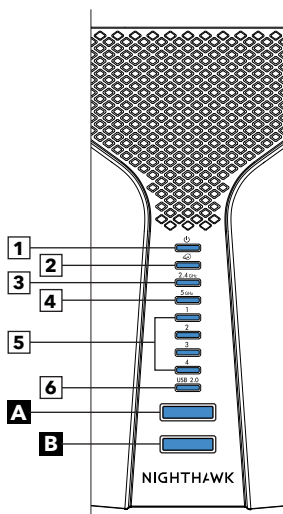

3 Explore

Check out everything you can do on the Nighthawk app! Run a speed test, pause the Internet, see all the connected devices, and more.

NIGHTHAWK

Contents

Router

Antenna x 2

Ethernet Cable

Power Adapter
(varies by region)

Overview

- | | | | |
|---------------------------|--------------------------------------|-----------------------------|------------------------------|
| 1 Power LED | 5 Ethernet Ports 1-4 LEDs | C Nano SIM Slot | G Power Connector |
| 2 Internet LED | 6 USB 2.0 LED | D USB 2.0 Port | H Power On/Off Button |
| 3 2.4 GHz WiFi LED | A WiFi On/Off Button with LED | E Ethernet Ports 1-4 | I Reset Button |
| 4 5 GHz WiFi LED | B WPS Button with LED | F WAN Port | |