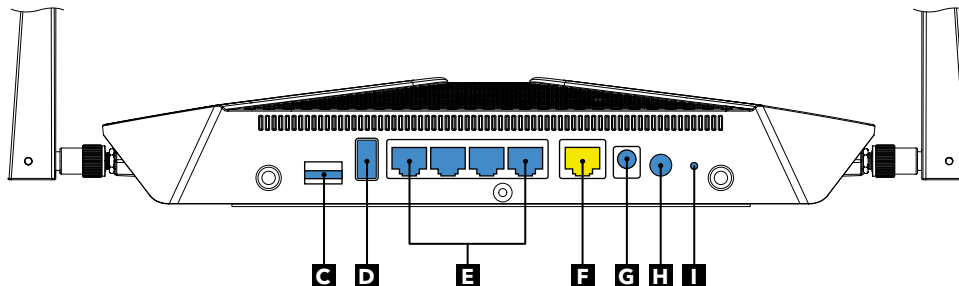

3 Explore

Check out everything you can do on the Nighthawk app! Run a speed test, pause the Internet, see all the connected devices, and more.

NIGHTHAWK

Contents

Router

Antenna x 2

Ethernet Cable

Power Adapter
(varies by region)

Overview

- | | | | |
|---------------------------|--------------------------------------|-----------------------------|------------------------------|
| 1 Power LED | 5 Ethernet Ports 1-4 LEDs | C Nano SIM Slot | G Power Connector |
| 2 Internet LED | 6 USB 2.0 LED | D USB 2.0 Port | H Power On/Off Button |
| 3 2.4 GHz WiFi LED | A WiFi On/Off Button with LED | E Ethernet Ports 1-4 | I Reset Button |
| 4 5 GHz WiFi LED | B WPS Button with LED | F WAN Port | |