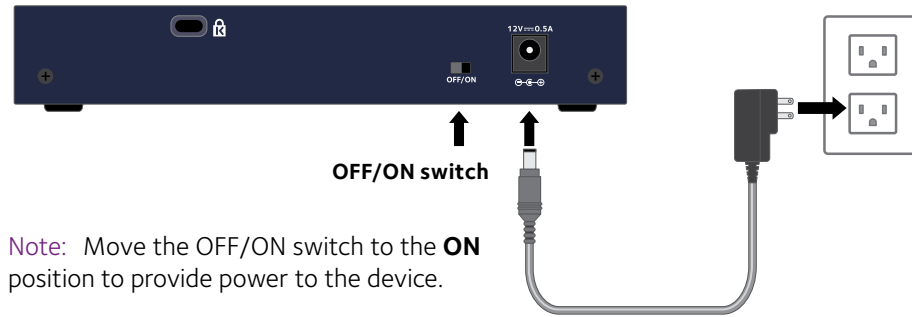

Installation

ProSAFE 8-Port Gigabit Switch

GS108v4

Step 1. Connect the equipment.

Internet

NETGEAR

Step 2. Connect to power and power on.

Note: Move the OFF/ON switch to the **ON** position to provide power to the device.

Step 3. Check the status.

Power LED

Port LEDs

1000 Mbps link (both LEDs)

100 Mbps (left LED)

10 Mbps (right LED)

Activity (blinking)

No link (off)

Specification	Description
Network interface	RJ-45 connector for 10BASE-T, 100BASE-TX, or 1000BASE-T
Network cable	Category 5e (Cat 5e) or better Ethernet cable
Ports	8
Power adapter	12V @ 0.5 A DC input
Power consumption	4.92W max.
Weight	0.5 kg (1.11 lb)
Dimensions (W x D x H)	158 mm x 102 mm x 27 mm 6.2 in. x 4 in. x 1.1 in.
Operating temperature	0–40°C (32–104°F)
Operating humidity	10%–90% relative humidity, noncondensing
Electromagnetic compliance	CE Class B, FCC Class B, VCCI Class B, RCM Class B, EAC
Safety agency approvals	CE mark, EAC