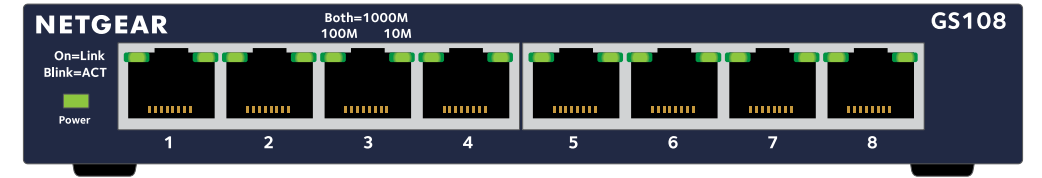

Installation

ProSAFE 8-Port Gigabit Switch

GS108v4

Step 1. Connect the equipment.

Internet

NETGEAR

Step 2. Connect to power and power on.

Note: Move the OFF/ON switch to the **ON** position to provide power to the device.

Step 3. Check the status.

Power LED

Port LEDs

1000 Mbps link (both LEDs)

100 Mbps (left LED)

10 Mbps (right LED)

Activity (blinking)

No link (off)

Specification	Description
Network interface	RJ-45 connector for 10BASE-T, 100BASE-TX, or 1000BASE-T
Network cable	Category 5e (Cat 5e) or better Ethernet cable
Ports	8
Power adapter	12V @ 0.5 A DC input
Power consumption	4.92W max.
Weight	0.5 kg (1.11 lb)
Dimensions (W x D x H)	158 mm x 102 mm x 27 mm 6.2 in. x 4 in. x 1.1 in.
Operating temperature	0–40°C (32–104°F)
Operating humidity	10%–90% relative humidity, noncondensing
Electromagnetic compliance	CE Class B, FCC Class B, VCCI Class B, RCM Class B, EAC
Safety agency approvals	CE mark, EAC