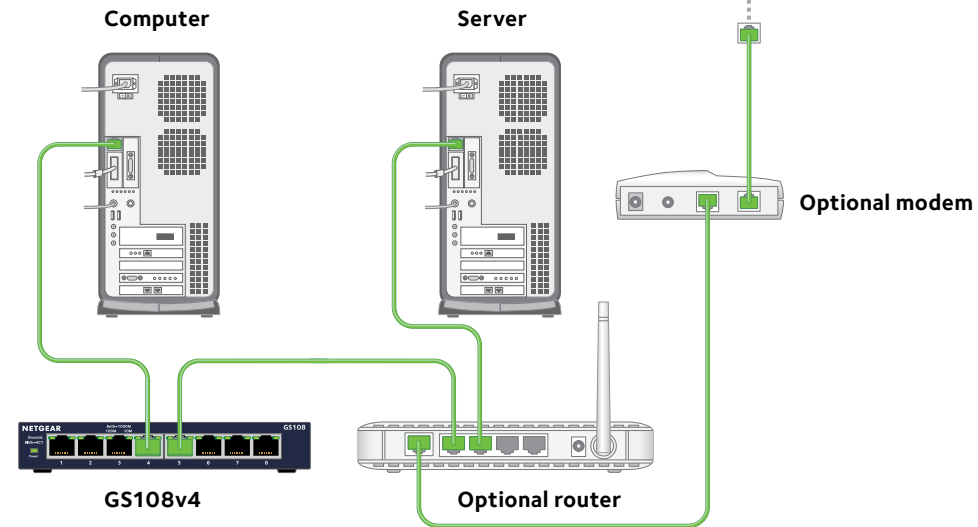

Installation

ProSAFE 8-Port Gigabit Switch

GS108v4

Step 1. Connect the equipment.

Internet

NETGEAR

Step 2. Connect to power and power on.

Note: Move the OFF/ON switch to the **ON** position to provide power to the device.

Step 3. Check the status.

Power LED

Port LEDs

1000 Mbps link (both LEDs)

100 Mbps (left LED)

10 Mbps (right LED)

Activity (blinking)

No link (off)

Specification	Description
Network interface	RJ-45 connector for 10BASE-T, 100BASE-TX, or 1000BASE-T
Network cable	Category 5e (Cat 5e) or better Ethernet cable
Ports	8
Power adapter	12V @ 0.5 A DC input
Power consumption	4.92W max.
Weight	0.5 kg (1.11 lb)
Dimensions (W x D x H)	158 mm x 102 mm x 27 mm 6.2 in. x 4 in. x 1.1 in.
Operating temperature	0–40°C (32–104°F)
Operating humidity	10%–90% relative humidity, noncondensing
Electromagnetic compliance	CE Class B, FCC Class B, VCCI Class B, RCM Class B, EAC
Safety agency approvals	CE mark, EAC