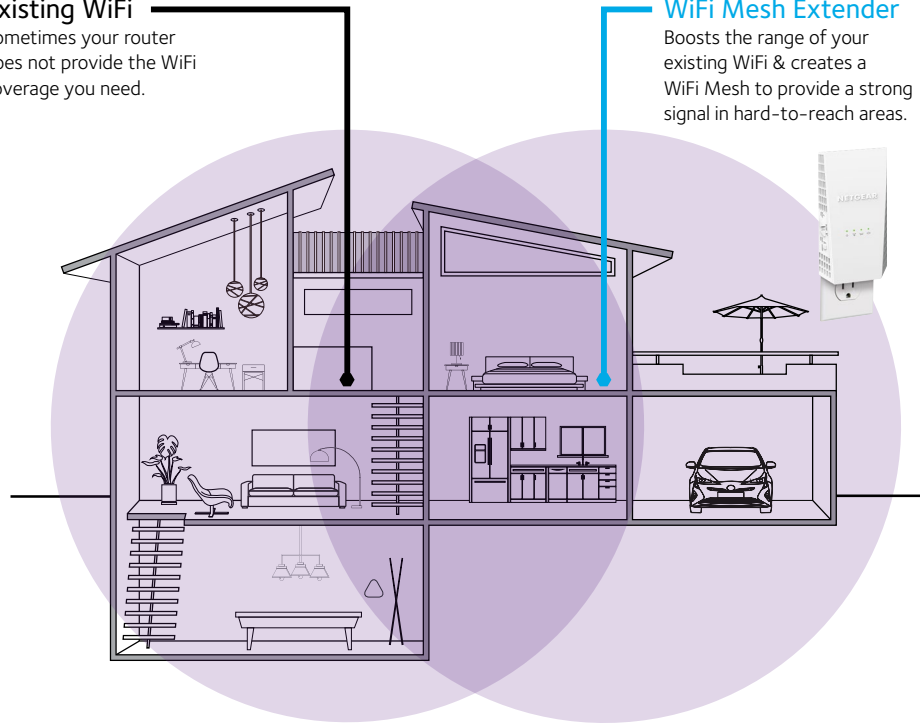

WiFi Mesh

Easily create a whole home WiFi Mesh with your existing router.

Push Button Setup

Easy setup with a push of a button.

Gigabit Ethernet Port

Connect a wired device like Blu-ray® player, game console, smart TV or streaming player to your WiFi network.

Smart Roaming

Automatically connects your mobile devices to the best available WiFi.

One WiFi Name

Extends coverage of your home's WiFi with same WiFi name & security password.

FastLane™ Technology

Use both WiFi bands to establish one high-speed connection; ideal for HD streaming & gaming.

Boost WiFi coverage with your existing home WiFi to create a powerful WiFi Mesh for greater wireless speed & coverage throughout your home. Improve your home's WiFi & get better connections for iPads®, smartphones, laptops & more.

Existing WiFi

Sometimes your router does not provide the WiFi coverage you need.

WiFi Mesh Extender

Boosts the range of your existing WiFi & creates a WiFi Mesh to provide a strong signal in hard-to-reach areas.