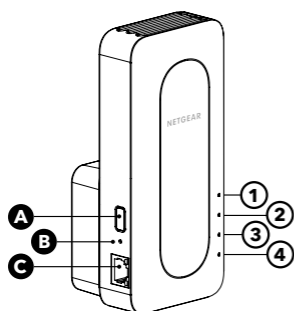

2

Connect your phone to the extender WiFi

Plug in your extender.

Connect your mobile phone to the NETGEAR_EXT WiFi network.

Open the Nighthawk app and follow the step-by-step instructions to set up your extender.

3

Do more with the app

Check out everything you can do on the Nighthawk app! Run a speed test, see all the connected devices, and more.

Overview

- A** WPS button
- B** Reset button
- C** Ethernet port
- 1**  Power LED
- 2**  Router Link LED
- 3**  Client Link LED
- 4**  WPS LED