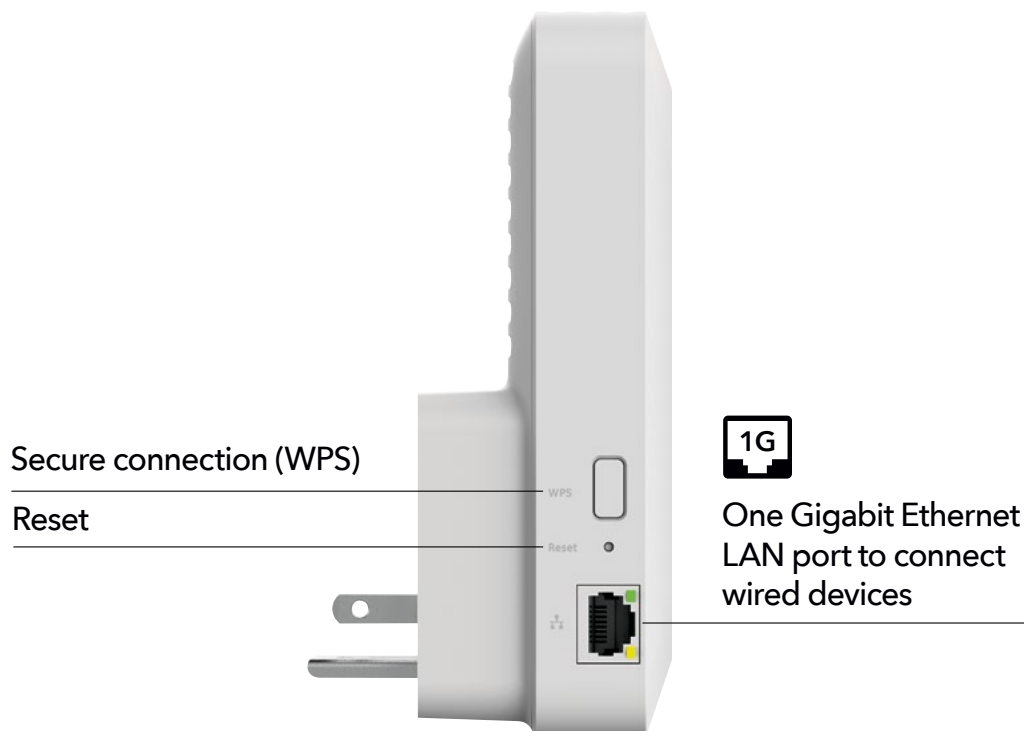

Overview

The NETGEAR AX1600 4-Stream WiFi 6 Mesh Extender gives you better performance than a WiFi 5 (802.11 ac) extender. 4-Stream WiFi with up to 1.6Gbps⁺ provides fast wireless speeds. It works with your existing WiFi router & is ideal for 4K UHD streaming & gaming. Get powerful WiFi where you want it.

Seamless mesh WiFi throughout the home for all your devices.

Ultra-fast WiFi Speeds up to 1.6Gbps

Smoother 4K HD streaming & gaming.

AX1600 4-Stream WiFi Mesh Extender

Create a Mesh WiFi System using the WiFi you already have

Nighthawk App

The NETGEAR Nighthawk® App makes it easy to set up your extender and get more out of your WiFi. With the app, you can install your extender in a few steps—just connect your mobile device to the network and the app will walk you through the rest. Once set up, you can use the intuitive dashboard to manage your network.

- Network Management—Easily monitor and manage your home network
- Quick Setup—Get connected in just minutes
- Get it at nighthawk-app.com

Package Contents

- AX1600 4-Stream WiFi Mesh Extender (EAX11)
- Quick start guide