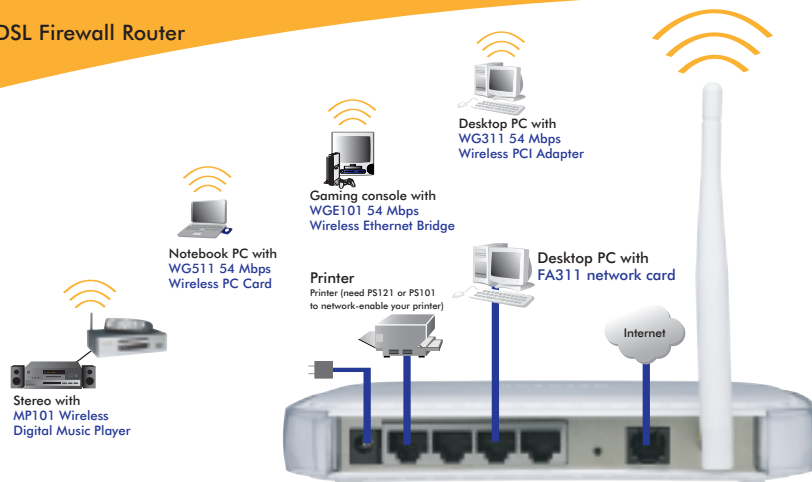

NETGEAR Related Products

- FA120 USB 2.0 Adapter
- FA311 PCI Adapter
- FA511 Ethernet CardBus
- MA521 802.11b Wireless PC Card
- MA111 802.11b Wireless USB Adapter
- WG511 54 Mbps Wireless PC Card
- WG311 54 Mbps Wireless PCI Adapter
- WG111 54 Mbps Wireless USB 2.0 Adapter
- WGE101 54 Mbps Wireless Ethernet Bridge
- PS101 Mini Print Server
- PS121 USB Mini Print Server
- XE102 Powerline Bridge (U.S. and Germany only)
- MP101 Wireless Digital Music Player

Product Specifications