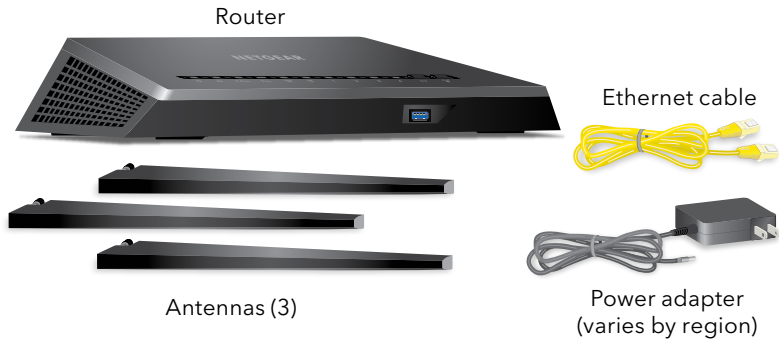

Package Contents