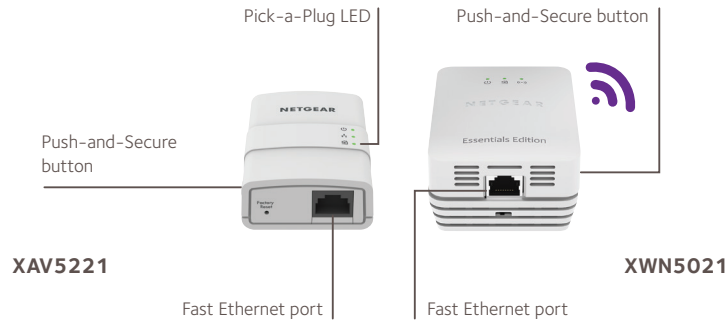

High-speed WiFi at any power outlet

- Connect wired and WiFi devices to the Internet
- Perfect for areas with poor WiFi
- Ideal for HD streaming & gaming

Overview

The NETGEAR Powerline 500 + WiFi Essentials Edition lets you connect wired and WiFi devices to the Internet using any power outlet. It is perfect for areas with poor WiFi and with speeds up to 500 Mbps†, it's perfect for HD streaming and gaming.

Plug-and-play

Set up in minutes, no need to configure or install software.

Ethernet Port

Connect a wired device like Blu-ray® player, game console, smart TV or streaming player to your WiFi network.

Push 'N' Connect

Ensures a quick and secure WiFi connection with any WiFi device (via WPS).

NETGEAR Powerline plus WiFi Essentials Edition is one of the easiest ways to extend wired and wireless Internet connections to any room. Just plug into any electrical outlet to create new WiFi and wired Internet access. It's that easy.

Connection Diagram

PACKAGE CONTENTS

- One (1) Powerline 500 WiFi Access Point (XWN5021)
- One (1) Powerline 500 Adapter (XAV5221)
- Two (2) 2 m (6.5ft) Ethernet cables
- Quick install documentation

SPECIFICATIONS