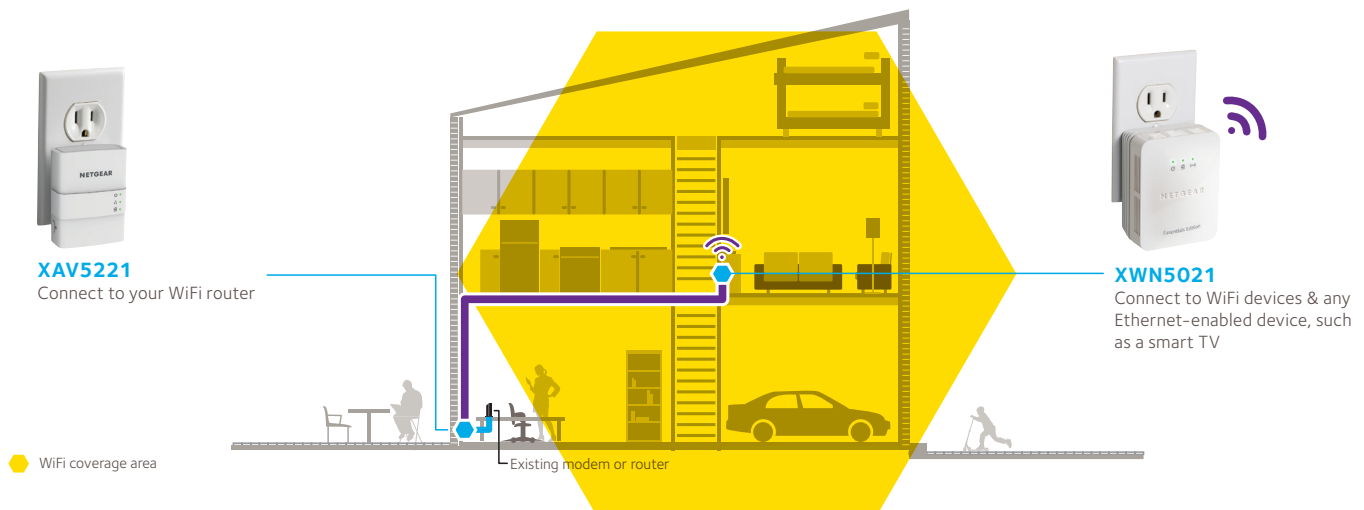

High-speed WiFi at any power outlet

- Connect wired and WiFi devices to the Internet
- Perfect for areas with poor WiFi
- Ideal for HD streaming & gaming

Overview

The NETGEAR Powerline 500 + WiFi Essentials Edition lets you connect wired and WiFi devices to the Internet using any power outlet. It is perfect for areas with poor WiFi and with speeds up to 500 Mbps†, it's perfect for HD streaming and gaming.

Plug-and-play

Set up in minutes, no need to configure or install software.

Ethernet Port

Connect a wired device like Blu-ray® player, game console, smart TV or streaming player to your WiFi network.

Push 'N' Connect

Ensures a quick and secure WiFi connection with any WiFi device (via WPS).

NETGEAR Powerline plus WiFi Essentials Edition is one of the easiest ways to extend wired and wireless Internet connections to any room. Just plug into any electrical outlet to create new WiFi and wired Internet access. It's that easy.

Connection Diagram

PACKAGE CONTENTS

- One (1) Powerline 500 WiFi Access Point (XWN5021)
- One (1) Powerline 500 Adapter (XAV5221)
- Two (2) 2 m (6.5ft) Ethernet cables
- Quick install documentation

SPECIFICATIONS