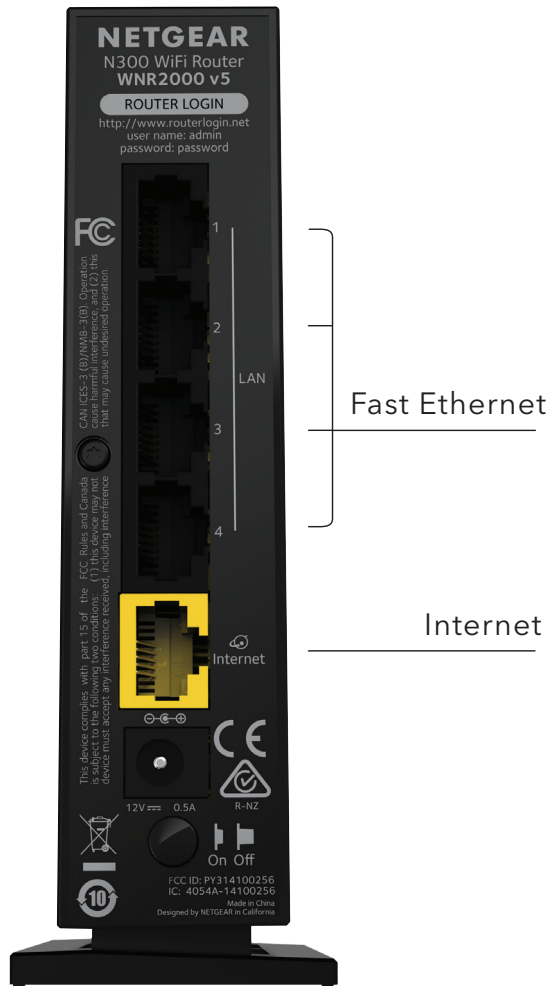

Connection Diagram