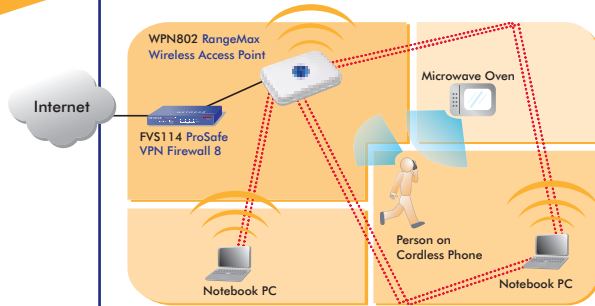

Adapts to interferences on-the-fly

Product Specifications

- Network Speeds:
  - 1, 2, 5.5, 6, 9, 11, 12, 18, 24, 36, 48,
  - 54 & 108 Mbps (auto rate capable)**
- Modulation Type:
  - OFDM with BPSK, QPSK, 16QAM, 64QAM, DBPSK, DQPSK, CCK
- Encryption:
  - Hardware-based 40/64-bit & 128-bit WEP encryption
  - WPA-PSK
- Frequency:
  - 2.412 ~ 2.462 GHz (US)
  - 2.412 ~ 2.472 GHz (Japan)
  - 2.412 ~ 2.472 GHz (Europe ETSI)
  - 2.457 ~ 2.462 GHz (Spain)
  - 2.457 ~ 2.472 GHz (France)
- Physical Specifications:
  - Dimensions (l x w x h):
    4.68 x 2.12 x .25 in
    (119 x 54 x 6 mm)
  - Weight: 1.6 oz (46 g)
- Electromagnetic Compliance:
  - FCC Part 15 Class B
- Warranty:
  - NETGEAR 1-year warranty (see information enclosed)