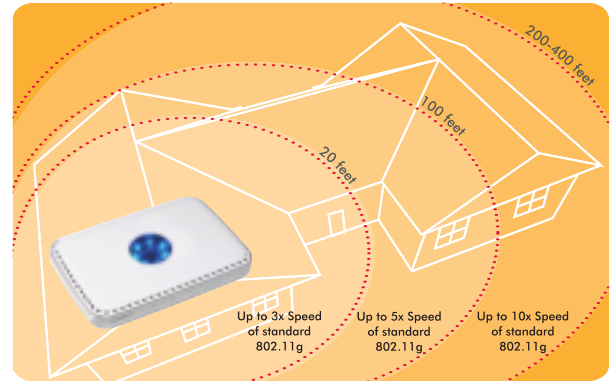

Mimo-G speeds throughout your home with RangeMax

System Requirements

- Notebook PC with Pentium 300 MHz - compatible processor or higher
- Available CardBus PC Card Type II slot
- Windows 2000 or XP

Package Contents

- RangeMax Wireless PC Card WPN511
- Resource CD
- Installation guide
- Warranty/Support information card

NETGEAR Related Products

- RangeMax Wireless Router (WPN824)
- RangeMax PCI Adapter (WPN311)
- RangeMax USB 2.0 Adapter (WPN111)
- 108 Mbps Wireless Firewall Router (WGT624)
- 108 Mbps Wireless Media Router (WGT634U)
- Double 108 Mbps Wireless Firewall Router (WGU624)
- 54 Mbps Wireless Router (WGR614)

Key Features

- Ideal for use with the RangeMax Wireless Router
- Turns dead spots into hot spots
- 100% compatible with 802.11b, 802.11g, and Super G® networks
- Setup is easy with Smart Wizard™ Install Assistant

NETGEAR®

4500 Great America Parkway
Santa Clara, CA 95054 USA
Phone: 1-888-NETGEAR (638-4327)
E-mail: info@NETGEAR.com
www.NETGEAR.com

©2005 NETGEAR, Inc. NETGEAR®, Everybody's connecting®, the Netgear logo, Auto Uplink, ProSafe, Smart Wizard and RangeMax are trademarks or registered trademarks of NETGEAR, Inc. in the United States and/or other countries. Microsoft, Windows, and the Windows logo are trademarks or registered trademarks of Microsoft Corporation in the United States and/or other countries. Other brand and product names are trademarks or registered trademarks of their respective holders. Information is subject to change without notice. All rights reserved.

* Free basic installation support provided for 90 days from date of purchase. Advanced product features and configurations are not included in free basic installation support; optional premium support available.

**Actual performance may vary due to operating conditions