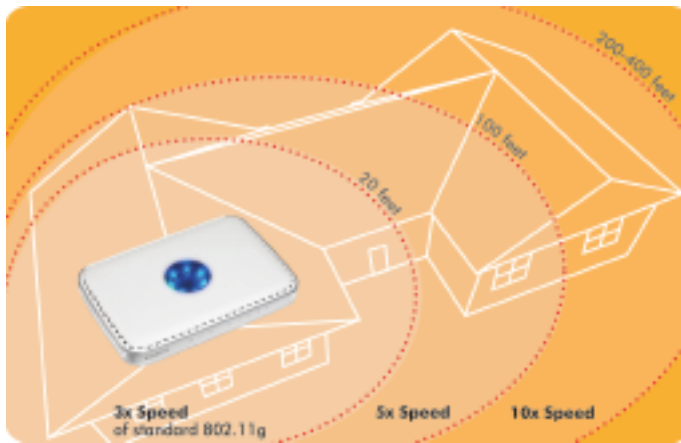

Maintain high speeds throughout your home with RangeMax

Product Specifications

- **Network Speeds:**
  - 1, 2, 5.5, 6, 9, 11, 12, 18, 24, 36, 48,
  - 54 & 108 Mbps (auto rate capable)**
- **Drivers:**
  - Windows® 98SE, Me, 2000 and XP
- **Interface:**
  - 32-bit PCI bus
- **Encryption:**
  - Hardware-based 40/64-bit & 128-bit WEP encryption
  - WPA-PSK
- **Frequency:**
  - 2.412 - 2.462 GHz (US)
  - 2.412 - 2.472 GHz (Japan)
  - 2.412 - 2.472 GHz (Europe ETSI)
  - 2.457 - 2.462 GHz (Spain)
  - 2.457 - 2.472 GHz (France)
- **Physical Specifications:**
  - Dimensions (without antenna): 132.8(l) x 21.8(w) x 121(h) mm (5.23 x .86 x 4.76 in)
  - Weight: 125 g (4.41 oz)
- **Electromagnetic Compliance:**
  - FCC Part 15 Class B
- **Warranty:**
  - NETGEAR 1-year warranty (see information enclosed)

System Requirements

- Desktop PC with Pentium 300 MHz - compatible processor or higher
- Available PCI slot
- Windows 98SE, Me, 2000 or XP

Package Contents

- RangeMax Wireless PCI Adapter WPN311
- Resource CD
- Installation guide
- Warranty/Support information card

NETGEAR Related Products

- RangeMax Wireless Router (WPN824)
- RangeMax Wireless PC Card (WPN511)
- RangeMax Wireless USB 2.0 Adapter (WPN111)
- 108 Mbps Wireless Firewall Router (WGT624)
- 108 Mbps Wireless Media Router (WGT634U)
- Double 108 Mbps Wireless Firewall Router (WGU624)
- 54 Mbps Wireless Router (WGR614)

Key Features

- Ideal for use with the RangeMax Wireless Router
- Turns dead spots into hot spots
- 100% compatible with 802.11b, 802.11g, and Super G® networks
- Setup is easy with Smart Wizard™ Install Assistant

NETGEAR

4500 Great America Parkway
Santa Clara, CA 95054 USA
Phone: 1-888-NETGEAR (638-4327)
E-mail: info@NETGEAR.com
www.NETGEAR.com

©2005 NETGEAR, Inc. NETGEAR®, Everybody's connecting.®, the Netgear Logo, Auto Uplink, and ProSafe, are trademarks or registered trademarks of Netgear, Inc. in the United States and/or other countries. Microsoft, Windows, Windows Media, and the Windows logo are trademarks, or registered trademarks of Microsoft Corporation in the United States and/or other countries. Other brand and product names are trademarks or registered trademarks of their respective holders. Information is subject to change without notice. All rights reserved.

* Free basic installation support provided for 90 days from date of purchase. Advanced product features and configurations are not included in free basic installation support; optional premium support available.

**Actual performance may vary due to operating conditions