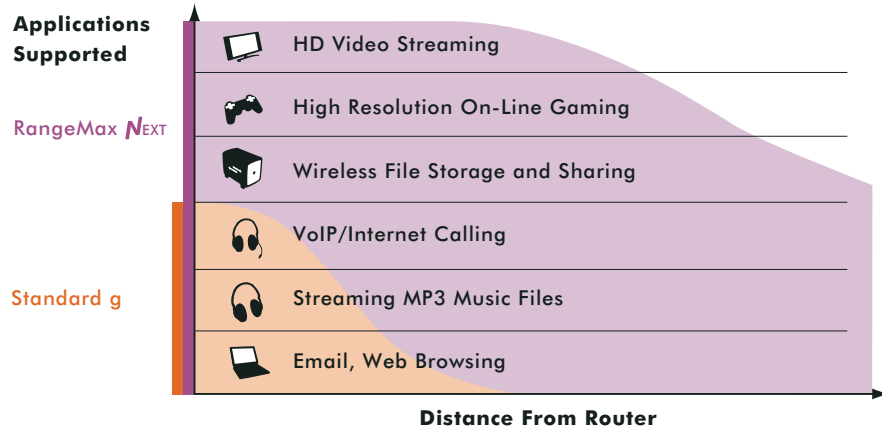

This is Steady-Stream

Steady-Stream technology ensures you have enough streaming bandwidth to support all of your applications, all over your home, all at once.