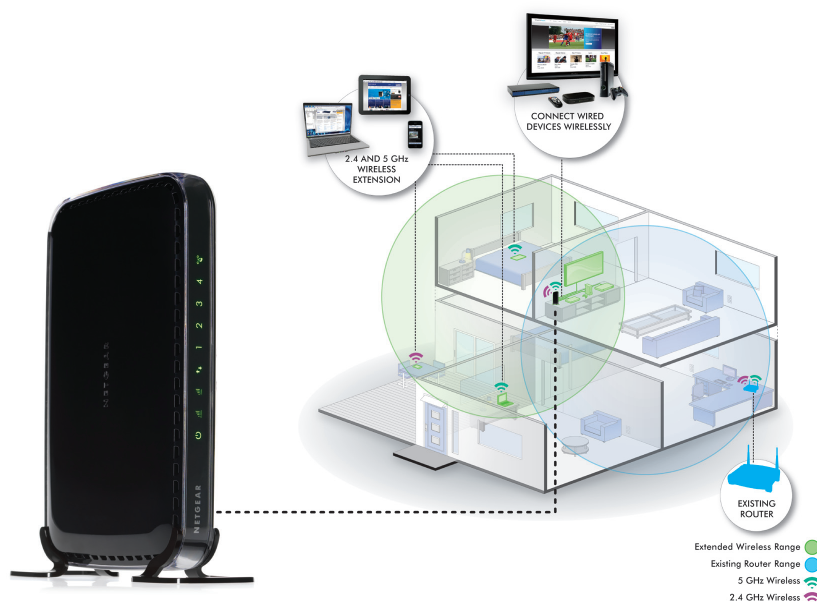

NETGEAR[®]
Connect with Innovation™

Universal Dual Band WiFi Range Extender, 4-port WiFi Adapter

WN2500RP

Range Extender

Extends dual band WiFi coverage

Works with any standard WiFi router or gateway†

Connect Smartphones, iPad®, and more

4 wired to wireless connections

USAGE SCENARIOS

Dual Band WiFi Range Extender

4-port WiFi Adapter

PRODUCT OVERVIEW

The NETGEAR Universal Dual Band WiFi Range Extender, 4-port WiFi Adapter extends dual band WiFi coverage for your wireless home office or home theater network. It works with any standard router or gateway† and enables a better WiFi connection for laptops, home theater devices, smartphones and more.

- **Boost Dual Band WiFi** — Simultaneous dual band provides best coverage for devices like laptops, Blu-ray™ players, smart TVs, smartphones and more
- **Works with Major ISPs** — Extends range of any standard single or dual band WiFi router or service provider gateway like Belkin®, Linksys®, D-Link®, AT&T™, 2Wire®, Verizon, EarthLink®, NETGEAR® and others†
- **FastLane™ Technology** — Offers maximum performance for streaming videos and gaming
- **Four (4) Ports** — Enables connection of multiple wired devices wirelessly
- **Easy Installation** — Push 'N' Connect connects computers and/or routers to the extender quickly and securely. No CD or Ethernet cable required
- **Optimal Coverage** — Finds best location for optimal WiFi coverage with dynamic LED indicators
- **Compatible** — Works with any wireless a/b/g/n router or gateway from NETGEAR and other brands
- **Superior Security** — Provides security through encryption using WPA/WPA2/WEP
- **NETGEAR Green features** — Power on/off button, 80% recycled packaging

DYNAMIC LEDs

Finds best location for optimal wireless coverage and displays real-time, end-to-end network status.

PUSH 'N' CONNECT

A secured connection at the push of a button¹

<p>Push the Push 'N' Connect button on the router</p>	<p>Push the Push 'N' Connect button on the extender</p>
---	---