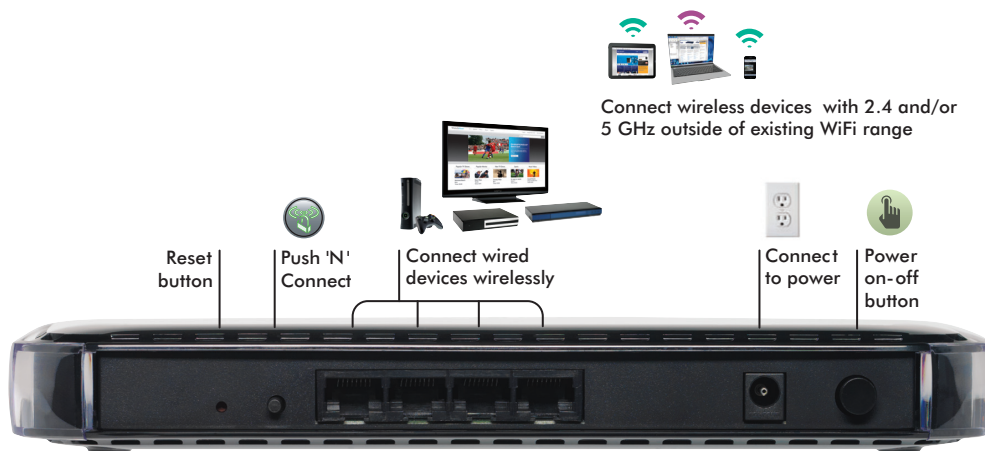

NETGEAR[®]
Connect with Innovation™

Universal Dual Band WiFi Range Extender, 4-port WiFi Adapter

WN2500RP

Range Extender

Extends dual band WiFi coverage

Works with any standard WiFi router or gateway†

Connect Smartphones, iPad®, and more

4 wired to wireless connections

USAGE SCENARIOS

Dual Band WiFi Range Extender

4-port WiFi Adapter

PRODUCT OVERVIEW

The NETGEAR Universal Dual Band WiFi Range Extender, 4-port WiFi Adapter extends dual band WiFi coverage for your wireless home office or home theater network. It works with any standard router or gateway† and enables a better WiFi connection for laptops, home theater devices, smartphones and more.

- **Boost Dual Band WiFi** — Simultaneous dual band provides best coverage for devices like laptops, Blu-ray™ players, smart TVs, smartphones and more
- **Works with Major ISPs** — Extends range of any standard single or dual band WiFi router or service provider gateway like Belkin®, Linksys®, D-Link®, AT&T™, 2Wire®, Verizon, EarthLink®, NETGEAR® and others†
- **FastLane™ Technology** — Offers maximum performance for streaming videos and gaming
- **Four (4) Ports** — Enables connection of multiple wired devices wirelessly
- **Easy Installation** — Push 'N' Connect connects computers and/or routers to the extender quickly and securely. No CD or Ethernet cable required
- **Optimal Coverage** — Finds best location for optimal WiFi coverage with dynamic LED indicators
- **Compatible** — Works with any wireless a/b/g/n router or gateway from NETGEAR and other brands
- **Superior Security** — Provides security through encryption using WPA/WPA2/WEP
- **NETGEAR Green features** — Power on/off button, 80% recycled packaging

DYNAMIC LEDs

Finds best location for optimal wireless coverage and displays real-time, end-to-end network status.

PUSH 'N' CONNECT

A secured connection at the push of a button¹

<p>Push the Push 'N' Connect button on the router</p>	<p>Push the Push 'N' Connect button on the extender</p>
---	---