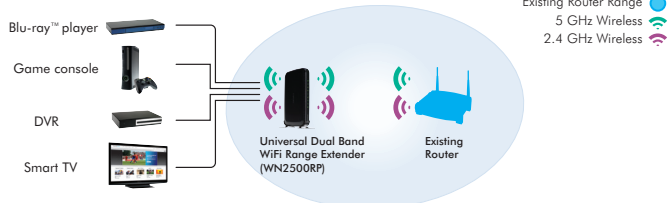

NETGEAR[®]
Connect with Innovation™

Universal Dual Band WiFi Range Extender, 4-port WiFi Adapter

WN2500RP

Range Extender

Extends dual band WiFi coverage

Works with any standard WiFi router or gateway†

Connect Smartphones, iPad®, and more

4 wired to wireless connections

USAGE SCENARIOS

Dual Band WiFi Range Extender

4-port WiFi Adapter

PRODUCT OVERVIEW

The NETGEAR Universal Dual Band WiFi Range Extender, 4-port WiFi Adapter extends dual band WiFi coverage for your wireless home office or home theater network. It works with any standard router or gateway† and enables a better WiFi connection for laptops, home theater devices, smartphones and more.

- **Boost Dual Band WiFi** — Simultaneous dual band provides best coverage for devices like laptops, Blu-ray™ players, smart TVs, smartphones and more
- **Works with Major ISPs** — Extends range of any standard single or dual band WiFi router or service provider gateway like Belkin®, Linksys®, D-Link®, AT&T™, 2Wire®, Verizon, EarthLink®, NETGEAR® and others†
- **FastLane™ Technology** — Offers maximum performance for streaming videos and gaming
- **Four (4) Ports** — Enables connection of multiple wired devices wirelessly
- **Easy Installation** — Push 'N' Connect connects computers and/or routers to the extender quickly and securely. No CD or Ethernet cable required
- **Optimal Coverage** — Finds best location for optimal WiFi coverage with dynamic LED indicators
- **Compatible** — Works with any wireless a/b/g/n router or gateway from NETGEAR and other brands
- **Superior Security** — Provides security through encryption using WPA/WPA2/WEP
- **NETGEAR Green features** — Power on/off button, 80% recycled packaging

DYNAMIC LEDs

Finds best location for optimal wireless coverage and displays real-time, end-to-end network status.

PUSH 'N' CONNECT

A secured connection at the push of a button¹

<p>Push the Push 'N' Connect button on the router</p>	<p>Push the Push 'N' Connect button on the extender</p>
---	---