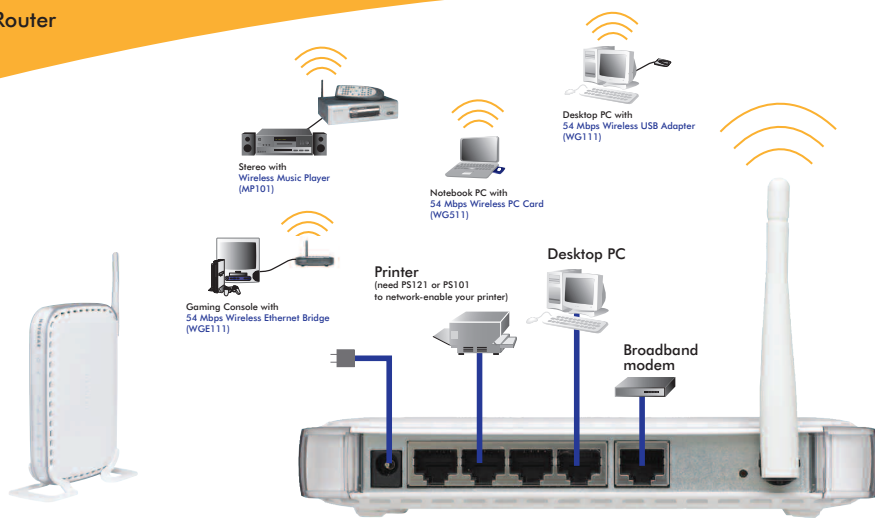

Includes space-saving vertical stand.

Product Specifications

- **Routing Protocols :**
  - Static & Dynamic Routing with TCP/IP, VPN pass-through (IPSec, L2TP), NAT, PPTP, PPPoE, DHCP (client & server)

- **Application Support:**
  - Works with most Internet gaming and instant messaging applications and applications that support UPnP for automatic Internet access

- **Functions:**
  - Automatically detects and configures your ISP type, Exposed Host (DMZ), MAC address authentication, URL content filtering, logs and e-mail alerts of Internet activity

- **Interface:**
  - **Internet/WAN:**
    - 10/100 Mbps (auto-sensing) Ethernet, RJ-45
  - **LAN:**
    - 4 ports 10/100 Mbps (auto-sensing) Ethernet, RJ-45
  - **Wireless:**
    - Network Speeds: 1, 2, 5.5, 6, 9, 11, 12, 18, 24, 36, 48, & 54 Mbps (auto-rate capable)
    - Modulation Type: OFDM with BPSK, QPSK, 16QAM, 64QAM, DBPSK, DQPSK, CCK
    - Frequency:
      - 2.412 - 2.462 GHz (US)
      - 2.412 - 2.484 GHz (Japan)
      - 2.412 - 2.472 GHz (Europe ETSI)
      - 2.457 - 2.462 GHz (Spain)
      - 2.457 - 2.472 GHz (France)

- **Firewall:**
  - Stateful Packet Inspection (SPI), DoS Attack Detection/Logging, Dropped Packet Log, Security Event Log, E-mail Log

- **Encryption:**
  - 40-bit (also called 64-bit), 128-bit, and 152-bit (802.11g only) WEP encryption, WPA (Wi-Fi Protected Access)

- **Antenna:**
  - 2 dBi

- **Power Adapter:**
  - 12 VDC

- **Physical Specifications:**
  - **Dimensions:** 6.9 x 1.1 x 4.7 in (175.3 x 27.94 x 119.4 mm)
  - **Weight:** 0.3 kg (0.7 lb)
- **Warranty:**
  - NETGEAR 1-year warranty

System Requirements

- Broadband (cable, DSL) Internet service and modem with Ethernet connection
- 2.4 GHz wireless adapter or Ethernet adapter and cable for each computer
- Windows® 95, 98, Me, NT, 2000, XP, Mac® OS, NetWare®, UNIX®, or Linux®
- Internet Explorer 5.0 or Netscape® 6.0 or higher

Package Contents

- 54 Mbps Wireless Router WGR614
- 54 Mbps Wireless Router Resource CD
- Power adapter
- Ethernet cable
- Setup guide
- Warranty/Support information card

NETGEAR Related Products

- WG511 54 Mbps Wireless PC Card
- WG311 54 Mbps Wireless PCI Adapter
- WG111 54 Mbps Wireless USB 2.0 Adapter
- WGE101 54 Mbps Wireless Ethernet Bridge
- WG602 54 Mbps Wireless Access Point
- WGE111 54 Mbps Wireless Game Adapter

NETGEAR®

4500 Great America Parkway
Santa Clara, CA 95054 USA
Phone: 1-888-NETGEAR (638-4327)
E-mail: info@NETGEAR.com
www.NETGEAR.com