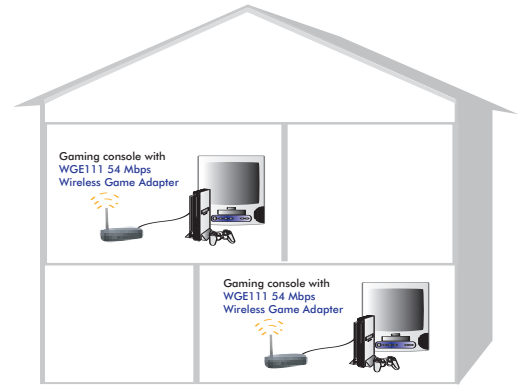

As networking technology continues to evolve, the needs for a wireless network continue to expand to a wider variety of home applications. A home user may wish to link one or more gaming consoles to their wireless network to partake in Internet or LAN gaming, but would like to avoid a tangle of cables spread across their home.

The NETGEAR WGE111 54 Mbps Wireless Game Adapter offers the perfect solution. It can be attached to a game console's Ethernet port to link to console to a wireless network for Internet gaming. For LAN (AdHoc) gaming, two WGE111 or more units can be used to link two game consoles to each other, without a wireless router even being needed – ideal for LAN parties. An external switch allows users to easily select between Internet and AdHoc modes, and the WGE111 is interoperable with 802.11b and 802.11g devices.

- Convenient** ● Link your game console to a wireless network, avoiding a tangle of unsightly cables in your home. An external switch allows users to easily select between Internet and LAN gaming options. In the LAN (AdHoc) environment, a WGE111 can connect a game console to other WGE111 units without the presence of a wireless network

- Compact** ● Small, sleek casing comes equipped with a stand to allow for vertical placement. Compact size makes carrying to LAN parties and gaming events easy.

Internet Mode

AdHoc Mode

Product Specifications