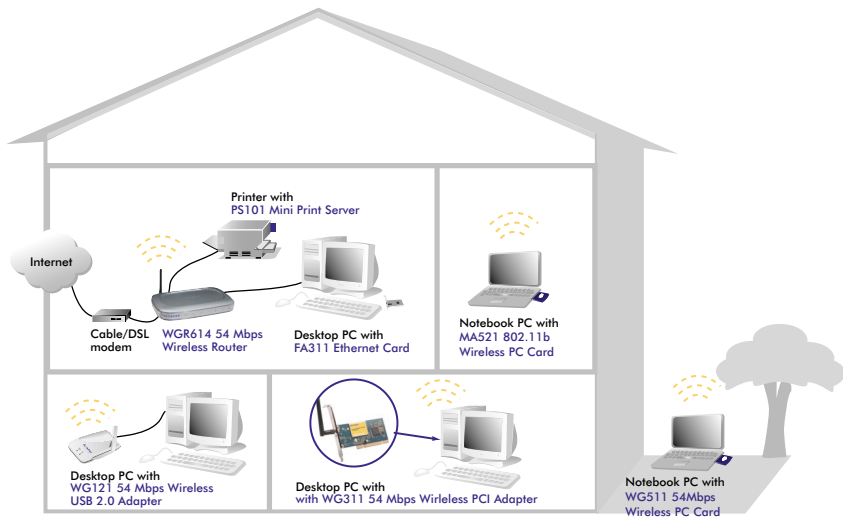

Product Specifications

- **Network Speeds:**
  - 802.11b: 1, 2, 5.5, 11 Mbps (auto rate capable)
  - 802.11g: 6, 9, 12, 18, 24, 36, 48, 54 Mbps (auto rate capable)
- **Drivers:**
  - Windows® 98SE, Me, 2000 and XP
- **Interface:**
  - 32-bit PCI bus
- **Physical Specifications:**
  - Dimensions (without antenna): 132.8 x 21.8 x 121 mm (5.23 x .86 x 4.76 in)
  - Weight (including antenna): 115 g (4.06 oz)
- **Frequency Band:**
  - 2.412 ~ 2.462 GHz (US)
  - 2.412 ~ 2.472 GHz (Europe ETSI)
- **Encryption:**
  - 40-bit (also called 64-bit), 128-bit WEP encryption
- **Electromagnetic Compliance:**
  - FCC Part 15 Sub Class B
  - CE
  - C-Tick
  - VCCI
- **Warranty:**
  - NETGEAR 3-year warranty

System Requirements

- Pentium III Class PC with an available PCI 2.2 compliant slot
- 20 Mb of free hard drive space
- Windows 98SE, Me, 2000 or XP

Package Contents

- 54 Mbps Wireless PCI Adapter WG311
- Resource CD
- Installation guide
- Warranty/Support information card

NETGEAR Related Products

- WGR614 54 Mbps Wireless Router
- WG602 54 Mbps Wireless Access Point
- WG511 54 Mbps Wireless PC Card
- WG121 54 Mbps Wireless USB 2.0 Adapter
- WGE101 54 Mbps Wireless Ethernet Bridge
- MR814 802.11b Wireless Router
- MA521 802.11b Wireless PC CARD
- MA111 802.11b Wireless USB Adapter
- ME101 802.11b Wireless Ethernet Bridge

NETGEAR®

4500 Great America Parkway
Santa Clara, CA 95054 USA
Phone: 1-888-NETGEAR (638-4327)
E-mail: info@NETGEAR.com
www.NETGEAR.com

©2003 NETGEAR, Inc. NETGEAR®, the Netgear logo, The Gear Guy, Everybody's connecting and Auto Uplink are trademarks or registered trademarks of NETGEAR, Inc. in the United States and/or other countries. Microsoft, Windows and the Windows logo are trademarks or registered trademarks of Microsoft Corporation in the United States and/or other countries. Other brand and product names are trademarks or registered trademarks of their respective holders. Information is subject to change without notice. All rights reserved.

*Free basic installation support provided for 90 days from date of purchase; optional premium support available.

D-WG311v2-1

WG311

54 Mbps Wireless PCI Adapter