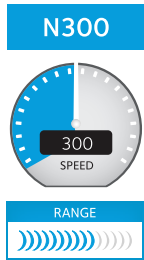

Performance & Use

- Built-in ADSL2+ Modem
- N300 WiFi speed—Faster downloads & Internet gaming
- ReadySHARE® USB—Wirelessly access & share USB storage
- NETGEAR® genie® App—Home networking simplified
- Ethernet WAN—Future-proof your network

The NETGEAR Difference - DGN2200

- ReadySHARE® USB—Share USB storage
- Live Parental Controls
- NETGEAR® genie®
- Ethernet WAN—easy upgrade to cable/fiber

Overview

The NETGEAR N300 Wireless DSL Modem Router has a built-in ADSL2+ modem for use with DSL, cable or fiber Internet service. This modem router delivers high-performance speeds of up to 300 Mbps[†] and is an ideal modem router for medium-sized homes. The DGN2200 delivers the speed and reliability needed for simultaneous downloads, online gaming and a secure and reliable connection to the Internet. The DGN2200 includes features such as ReadySHARE® USB for wireless access and sharing USB storage and NETGEAR genie home network manager for easy installation and home network management.