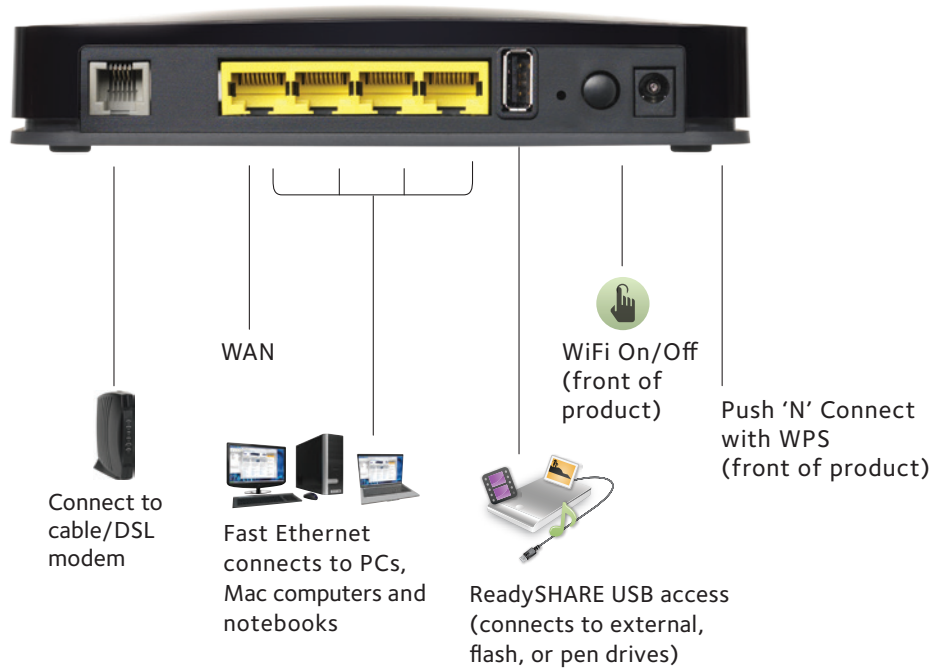

Share & stream your movies, music, photos

WIRELESS-N—Email, chat, surf, music, video

READYSHARE® USB ACCESS—Wirelessly access & share USB hard drives

Ease Of Use

NETGEAR makes it easy to do more with your digital devices. Manage your network with genie® App—a personal, icon-based dashboard that can control and monitor all your devices. Or, use Push 'N' Connect to add devices to your WiFi network with a push of a button. And the simple browser-based installation with no CD makes router installation easy using an iPad, tablet, smartphone, or computer.

Applications

With the DGN2200 create a home network for applications such as online gaming, a fast reliable connection to the Internet and a secure wireless connection.

Ideal Uses

EMAIL, CHAT, SURF, MUSIC, VIDEO—Enjoy a fast, reliable and secure wireless connection to the Internet

ONLINE GAMING—Optimized for multi-player gaming with no lags

Connection Diagram

PACKAGE CONTENTS

- N300 Wireless DSL Modem Router (DGN2200v4)
- Stand
- Ethernet cable
- Phone cable
- ADSL phone filter
- Power adapter
- Quick install guide