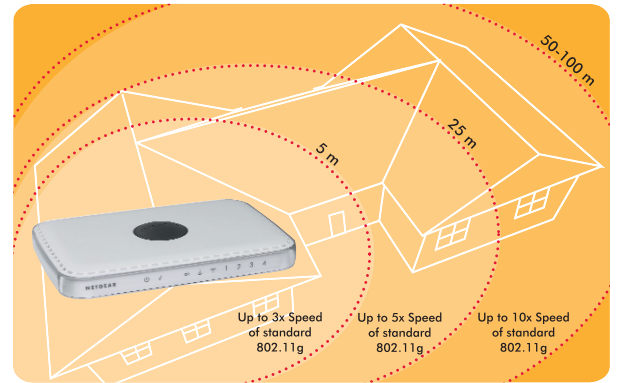

MIMO-G speeds throughout your home with RangeMax

Product Specifications

- **Routing Protocol:**
  - Static and Dynamic Routing with TCP/IP, VPN pass-through (IPSec, L2TP, PPTP), NAT, UDP, RIP, PPPoE, PPPoA, Classical IP, DNS, DHCP (client & server)
- **Application Support:**
  - Works with most Internet applications including: Quake®, Half-Life®, StarCraft, Unreal Tournament®, ICQ®, AOL® Instant Messenger™, Microsoft Messenger®, NetMeeting®, RealPlayer®, Windows Media Player™, Net2Phone®, Dialpad®
- **Physical Interfaces:**
  - **LAN Ports:** Four (4) 10/100 Mbps auto-sensing, Auto Uplink™ RJ-45 ports (one Cat 5 UTP cable included), 802.11g access point and Super G
  - **WAN Port:** ADSL RJ-11, T1.413, G.DMT, G.Lite, ITU Annex A; Annex B version is DG834PNB
  - **Wireless speeds:** 1, 2, 5.5, 6, 9, 11, 12, 18, 24, 36, 48, and 54 Mbps Super G (auto-rate capable) 108 Mbps
  - **Modulation Type:** OFDM with BPSK, QPSK, 16QAM, 64QAM, DBPSK, DQPSK, CCK
  - **Frequency:**
    - 2.412 - 2.462 GHz (US)
    - 2.412 - 2.472 GHz (Europe ETSI)
    - 2.457 - 2.462 GHz (Spain)
    - 2.457 - 2.472 GHz (France)
  - **Antenna:** 6 internal
  - **Standards Capability:** 802.11g
  - **Non-Standard Capability:** Super G
- **Security Features:**
  - **Firewall:** Stateful Packet Inspection, Intrusion logging and Reporting, Denial of Service protection
  - **VPN Functionality:** NAT traversal (VPN pass-through) for IPSec, PPTP and L2TP VPNs
  - **Mode of Operation:** Network Address Translation (NAT), static routing IP Address Assignment: Static IP address assignment, internal DHCP server on LAN, DHCP client on WAN
  - **Wireless Security:** WEP, WPA-PSK, Disable Access Point, Hide SSID
- **Management Features:**
  - **Administration Interface:** web graphic user interface with protected user name and password, remotely accessible from designated IP addresses. Graphical user interface is available in English, French, German and Italian
- **User Support:**
  - Up to 253 LAN users
- **ADSL Specifications:**
  - ADSL, Dual RJ-11, pins 2 and 3, ANSI T1.413, G.DMT, G.Lite (ITU Annex A; Annex B is DG834PNB)

- **RFC Support:**
  - IPSec tunnel mode (RFC 2401)
  - (pass through mode), IP v.4
  - DHCP server (RFC 2131)
  - DHCP client (RFC 2131)
  - NAT (many-to-one) (RFC 1631)
  - IP Control Protocol (RFC 1332)
  - Bridged Ethernet Encapsulation (RFC 1483, 2684)
  - PPP over Ethernet (PPPoE) (RFC 2516)
  - PPP over ATM (PPPoA) (RFC 2364)
  - Classical IP over ATM (RFC 1577)
- **Functions:**
  - Remote Management, Port Range Forwarding, Exposed Host (DMZ), DNS Proxy, URL Content Filtering, E-mail Alerts
- **Maintenance:**
  - Save/Restore Configuration, Diagnostics, Upgrades via Web Browser, Logging
- **Power Adapter:**
  - 12 VDC, 1A; plug is localized to country of sale for North America, UK, Europe, Australia
- **Physical Specifications:**
  - **Dimensions (h x w x d):** 223 x 153 x 31 mm (8.8 x 6.0 x 1.2 inches)
  - **Weight:** 0.5kg (1.1lb)
- **Environmental Specifications:**
  - **Operating temperature:** 0 to 40° C (32 to 104° F)
  - **Operating humidity:** 90% maximum relative humidity, noncondensing
- **Warranty:**
  - NETGEAR 2-year warranty

System Requirements