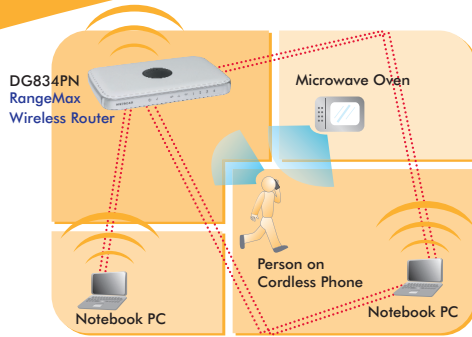

Now, say good-bye to those dead spots ... and say hello to the freedom to work (and play) absolutely anywhere in your home!

With the RangeMax ADSL2+ Modem Wireless Router, your whole house becomes a "hot spot." NETGEAR's exclusive RangeMax technology gives you the longest range of any wireless device on the market today – up to 5 times the wireless coverage of 802.11g. So you'll have a sizzling-fast, consistent connection in every room of your house ... and beyond.

- Superior RangeMax Coverage** ● Put the NETGEAR RangeMax ADSL2+ Modem Wireless Router to work for you, and that's all you need – leave those range extenders, repeaters, and external antennas at the store. RangeMax adjusts to the interference and physical barriers in your home, and delivers up to 25,000 square meters of coverage – 500% more than 802.11g. And you don't need to throw away your old wireless devices; RangeMax is 100% compatible with your existing 802.11b/g products and will boost their range and speed by up to 50%.

- Easy, Hassle-free Setup** ● No need for a separate modem – this unit connects directly into your ADSL line. Built-in Port Forwarding settings, Universal Plug and Play (UPnP™) and Virtual Private Network (VPN) pass-through make it simple to play Internet games, send instant messages, and host Internet services. The user interface matches your local language (English, French, German or Italian). The DG834PN supports PCs, Macintosh®, and virtually all Ethernet devices, and comes with a free Ethernet cable for connecting your first computer.