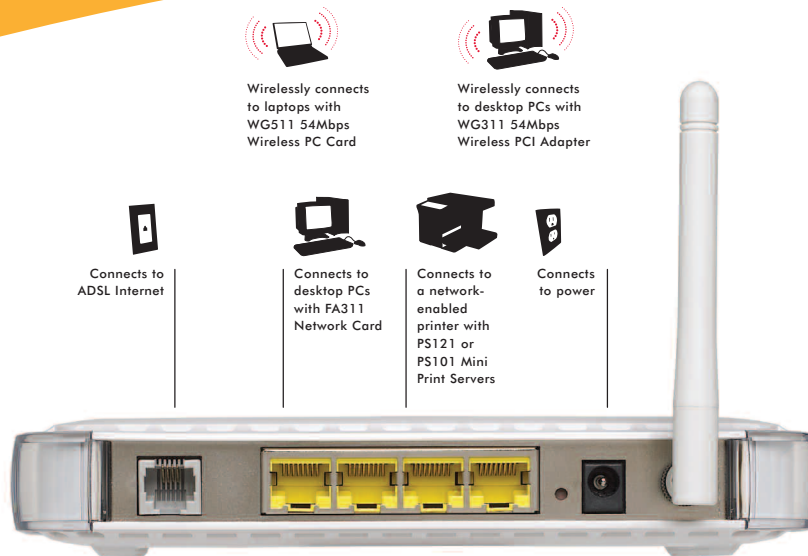

System Requirements

- ADSL Internet service
- 2.4 GHz wireless adapter or Ethernet adapter and cable for each computer
- Microsoft® Windows® 98 SE, Me, 2000, XP and other operating systems running a TCP/IP network
- Microsoft® Internet Explorer 5.0 or higher

Trend Micro System Requirements (Optional)

- **Operating Systems:** Microsoft Windows XP SP1 and SP2, Windows 98 or 98 SE, Me, 2000 Professional SP3 or above
- **Browser:** Microsoft Internet Explorer 5.5 SP2 or above
- **CPU:** Intel® Pentium® 233MHz or equivalent processor for Windows 98, 98 SE, Me; Intel Pentium 300MHz or equivalent processor for Windows 2000, XP
- **Memory:** 64MB of RAM for Windows, 98 SE, Me, 2000; 128MB of RAM for Windows XP; 100MB of available hard disk space for installation

Routing Protocols

- Static and Dynamic Routing with TCP/IP, VPN pass-through (IPSec, L2TP, PPTP), RIP, PPPoE, PPPoA, DNS, DHCP (client & server), RFC 1483 Static IP, Classic IP

Physical Interfaces

- **LAN Ports:** Four (4) 10/100 Mbps auto-sensing, Auto Uplink™ RJ-45 ports (one Cat 5 UTP cable included)
- **WAN Port:** ADSL RJ-11, T1.413, G.DMT, G.Lite, ADSL 2+, ITU Annex A
- **Wireless:** 802.11g Access Point auto rate capable up to 54 Mbps

Security

- **Firewall:** Stateful Packet Inspection (SPI), Intrusion logging and reporting, Denial of Service (DoS) protection
- **VPN Functionality:** Supports up to 5 IPsec VPN end points; NAT traversal (VPN pass-through) for IPsec, PPTP and L2TP VPNs
- **Mode of Operation:** Network Address Translation (NAT), static routing
- **IP Address Assignment:** Static IP address assignment, internal DHCP server on LAN, DHCP client on WAN

Functions

- UPnP™ Remote Management, Port Range Forwarding, Exposed Host (DMZ), DNS Proxy, URL Content Filtering, E-mail Alerts, Save/Restore Configuration, Diagnostics, upgrades via Web

Power Adapter

- 12 VDC, 1A; plug is localized to country of sale

Physical Specifications

- **Dimensions:** 6.9 x 1.1 x 4.7 in (175.3 x 27.94 x 119.4mm)
- **Weight:** 0.7 lb (0.3 kg)

Environmental Specifications

- **Operating Temperature:** 32° to 104° F (0° to 40° C)
- **Operating Humidity:** 90% maximum relative humidity, noncondensing

Warranty

- NETGEAR 2-year warranty (see information enclosed)

Package Contents

- 54 MBPS Wireless ADSL2+ Modem Router (DG834G)
- Power Adapter
- Ethernet cable
- Phone cable
- ADSL phone line filter (most countries)
- Vertical Stand
- Setup CD
- Warranty/Support information card

NETGEAR

4500 Great America Parkway
Santa Clara, CA 95054 USA
Phone: 1-888-NETGEAR
E-mail: info@NETGEAR.com
www.NETGEAR.com