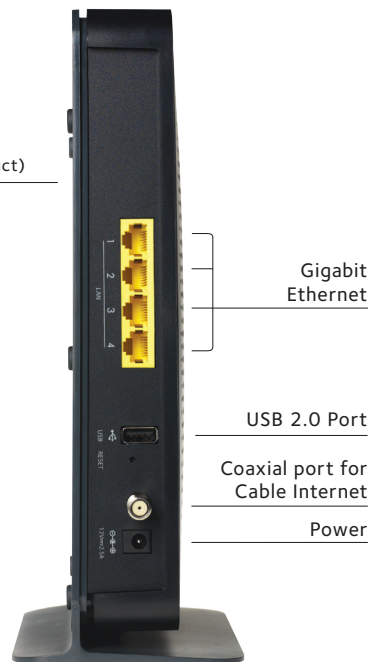

PACKAGE CONTENTS

- N450 WiFi Cable Modem Router
- Ethernet cable
- Quick install guide
- Power adapter

PHYSICAL SPECIFICATIONS

- Dimensions: 10.21 x 6.5 x 3.65 in (259 x 165 x 93 mm)
- Weight: 1.3 lb (0.59 kg)

WARRANTY

- Warranty localized to country of sale

SECURITY

- Wi-Fi Protected Access® (WPA/WPA2—PSK)
- Double firewall protection (SPI and NAT firewall)
- Denial-of-Service (DoS) attack prevention
- Push 'n' Connect—Easy push button WiFi connections (WPS)

TECHNICAL SPECIFICATIONS

- Built-in high-speed 8x4 CableLabs® certified DOCSIS® 3.0 Modem
- WiFi Transmitters/Receivers (Tx/Rx) - 3x3 (2.4GHz)
- IPv6 support (Internet Protocol Version 6)

SYSTEM REQUIREMENTS

- Cable broadband Internet service
- Microsoft® Windows® 7, 8, Vista®, XP, 2000, Mac OS®, or other operating systems running a TCP/IP network
- Microsoft® Internet Explorer® 5.0, Firefox® 2.0, Safari® 1.4, or Google Chrome™ 11.0 browsers or higher
- Use with an N900 adapter like NETGEAR WNDA4100 for maximum performance

STANDARDS

- Two (2) USB 2.0 ports
- One (1) coaxial port for cable Internet
- IEEE® 802.11 b/g/n 2.4 GHz
- Four (4) 10/100/1000 LAN Gigabit Ethernet ports with auto-sensing technology

USB 2.0 Port
(front of product)

Gigabit Ethernet

USB 2.0 Port

Coaxial port for Cable Internet

Power

This product is packaged with a limited warranty, the acceptance of which is a condition of sale. This product has been tested for quality assurance and it or its components may have been recycled.

* 24/7 basic technical phone support provided for 90 days from date of purchase.

†Maximum rate is derived from DOCSIS® 3.0 specifications and actual throughput will vary depending on the MSO provisioning and speed tier subscription.

‡Maximum wireless signal rate derived from IEEE standard 802.11 specifications. Actual data throughput and wireless coverage will vary. Network conditions and environmental factors, including volume of network traffic, building materials and construction, and network overhead, lower actual data throughput rate and wireless coverage.

Customer-owned modems may not be compatible with certain cable networks. Please check with your cable provider to confirm this NETGEAR modem is allowed on your cable network. For indoor use only.

NETGEAR, the NETGEAR logo and ReadySHARE are trademarks and/or registered trademarks of NETGEAR, Inc. and/or its subsidiaries in the United States and/or other countries. Other brand names mentioned herein are for identification purposes only and may be trademarks of their respective holder(s). Information is subject to change without notice. © 2014 NETGEAR, Inc. All rights reserved.