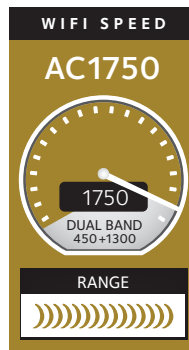

Performance & Use

- AC1750 WiFi—450+1300 Mbps[†]
- Cable modem download speeds up to 680 Mbps[†]—16 times faster than DOCSIS® 2.0
- Eliminate monthly rental fees
- Works with cable Internet providers like Cablevision, Charter, Cox, Time Warner Cable®, XFINITY® & more