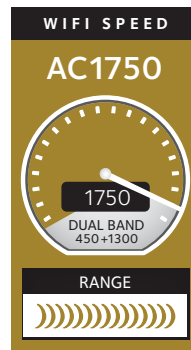

Performance & Use

- AC1750 WiFi—450+1300 Mbps[†]
- Cable modem download speeds up to 680 Mbps[†]—16 times faster than DOCSIS® 2.0
- Eliminate monthly rental fees
- Works with cable Internet providers like Cablevision, Charter, Cox, Time Warner Cable®, XFINITY® & more