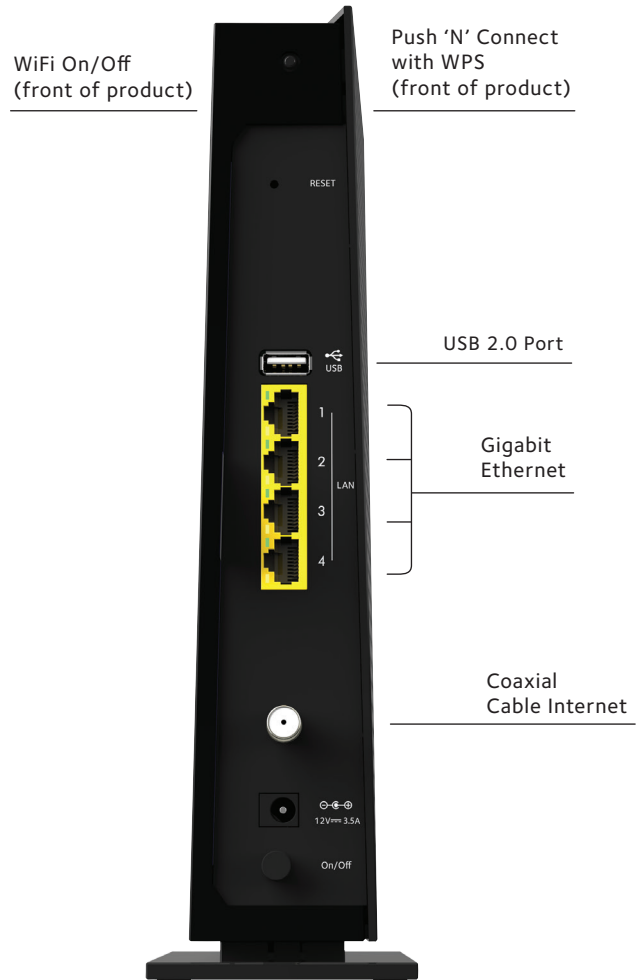

Applications

With the AC1750 WiFi Cable Modem Router create a better home network for applications such as online gaming, a fast reliable connection to the Internet and a secure wireless connection.

Ideal Uses

MULTIPLE HD STREAMING—Optimized for a smooth, lag-free multiple HD streaming experience

Connection Diagram

PACKAGE CONTENTS

- AC1750 WiFi Cable Modem Router (C6300)
- Ethernet cable
- Quick install guide
- Power adapter