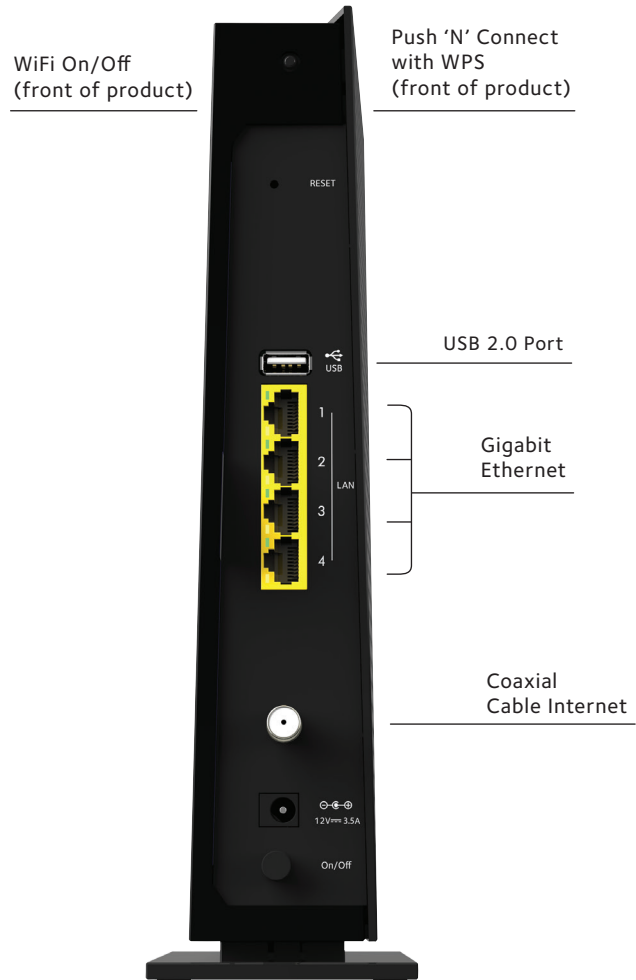

Connection Diagram