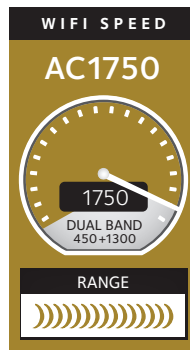

Performance & Use

- AC1750 WiFi—450+1300 Mbps[†]
- Cable modem download speeds up to 680 Mbps[†]—16 times faster than DOCSIS® 2.0
- Eliminate monthly rental fees
- Works with cable Internet providers like Cablevision, Charter, Cox, Time Warner Cable®, XFINITY® & more